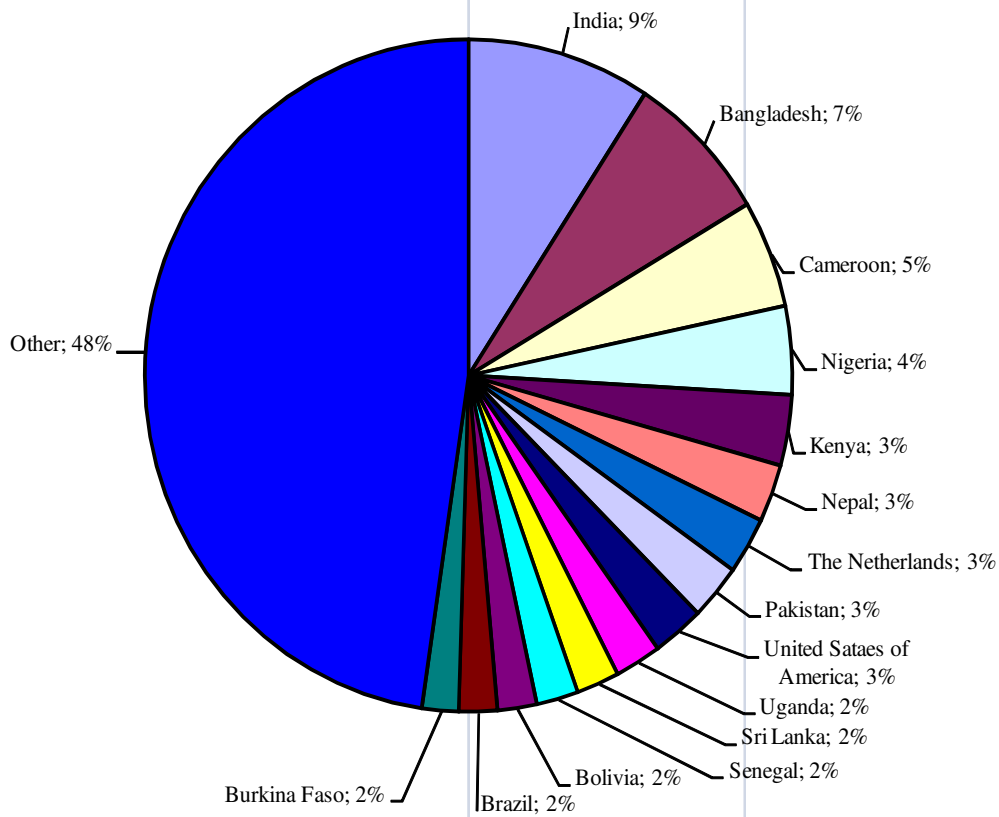

GWA Membership report

31-12-2013	2242	Members
	127	Countries

Sex	Percentage	Quantity
Female	55%	1226
Male	45%	1016

Geographic region	Percentage	Quantity
Africa	39%	884
Asia and MENA region	33%	738
M-S America and Caribbean	14%	319
Europe	9%	195
North America	4%	83
Australia and Pacific	1%	23

GWA Membership report

Country, Top 15 / 31.12.2013	Percentage	Quantity
India	9%	206
Bangladesh	7%	164
Cameroon	5%	116
Nigeria	4%	95
Kenya	3%	76
Nepal	3%	62
The Netherlands	3%	61
Pakistan	3%	60
United Sataes of America	3%	58
Uganda	2%	52
Sri Lanka	2%	48
Senegal	2%	47
Bolivia	2%	44
Brazil	2%	43
Burkina Faso	2%	41
Other	48%	1069

GWA Membership report

Increase of GWA Membership

31-12-2013	2242 Members 127 Countries	
	In Total	Per Year
Year		
2000	76	76
2001	234	158
2002	234	0
2003	275	41
2004	496	221
2005	510	14
2006	657	147
2007	1065	408
2008	1404	339
2009	1836	432
2010	1971	135
2011	2074	103
2012	2165	91
2013	2242	77