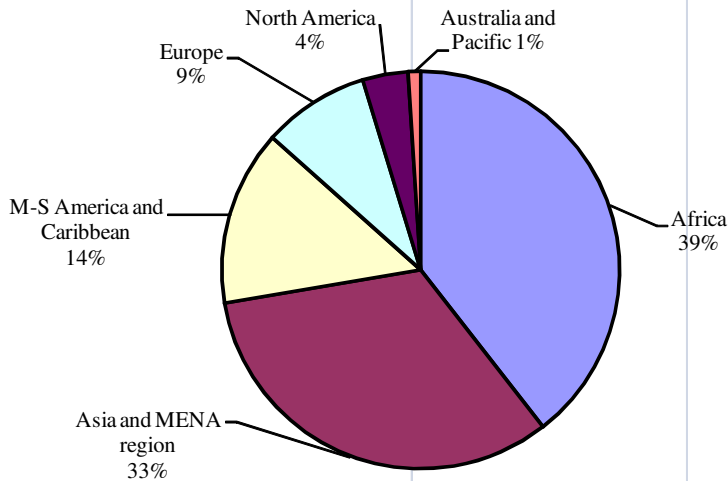

GWA Membership report

31-12-2013	2242	Members
	127	Countries

Sex	Percentage	Quantity
Female	55%	1226
Male	45%	1016

Geographic region	Percentage	Quantity
Africa	39%	884
Asia and MENA region	33%	738
M-S America and Caribbean	14%	319
Europe	9%	195
North America	4%	83
Australia and Pacific	1%	23

GWA Membership report

Country, Top 15 / 31.12.2013	Percentage	Quantity
India	9%	206
Bangladesh	7%	164
Cameroon	5%	116
Nigeria	4%	95
Kenya	3%	76
Nepal	3%	62
The Netherlands	3%	61
Pakistan	3%	60
United Sataes of America	3%	58
Uganda	2%	52
Sri Lanka	2%	48
Senegal	2%	47
Bolivia	2%	44
Brazil	2%	43
Burkina Faso	2%	41
Other	48%	1069